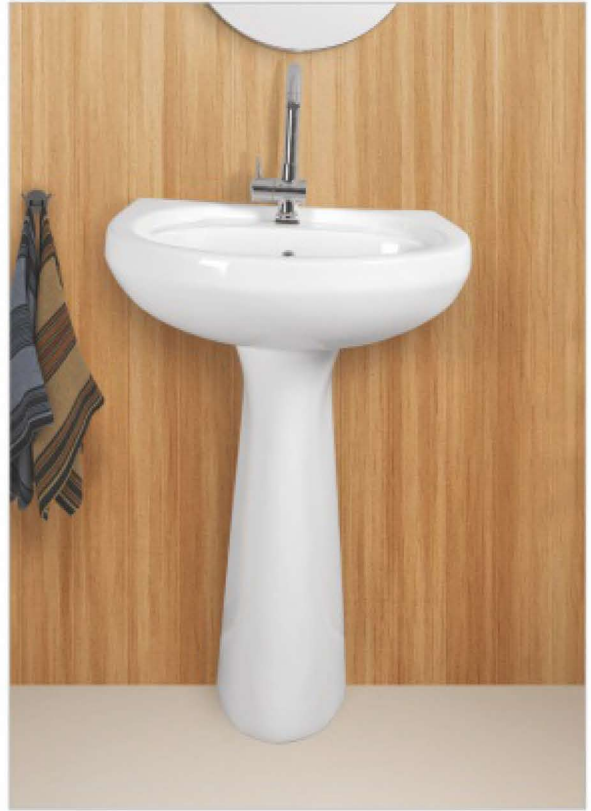

Your Side...

Bathrooms

CONCEPT

Basin With Pedestal

◀ **Square** Basin With Padastal

Size: 530X410X890

Compact basins

Basin With Padastal **Spark** ▶

Size: 630X440X910

Compact basins

◀ **Erica** Basin With Padastal
Size: 570X450X870

Compact basins

South of the City
water offshore Different life

Basin With Padastal **Selo** >
Size: 570X435X890
 Compact basins 