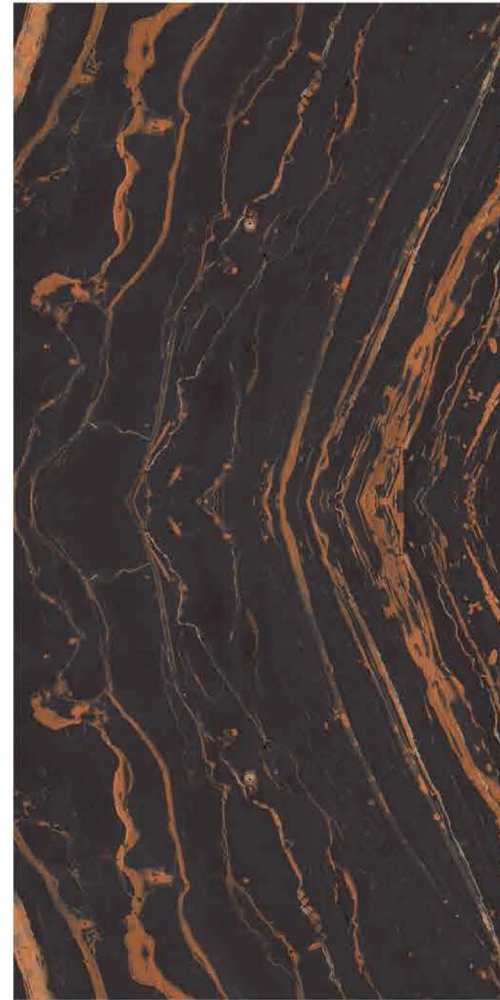

Random Design

Book mach

A

B

Lava Copper

SURFACE
Glossy

SIZE
60x120 CM

RANDOMS
2