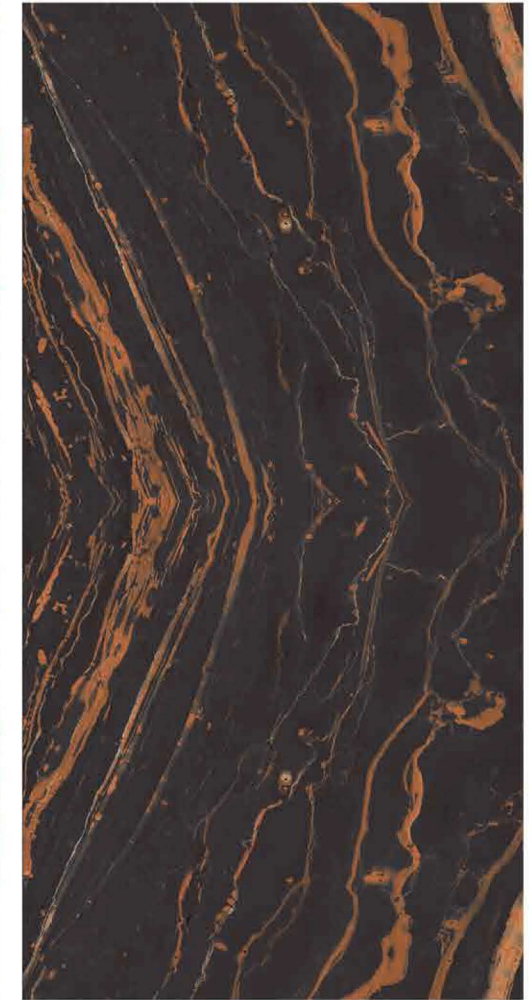

Random Design

Book mach

A

B

Lava Copper

SURFACE
Glossy

SIZE
60x120 CM

RANDOMS
2