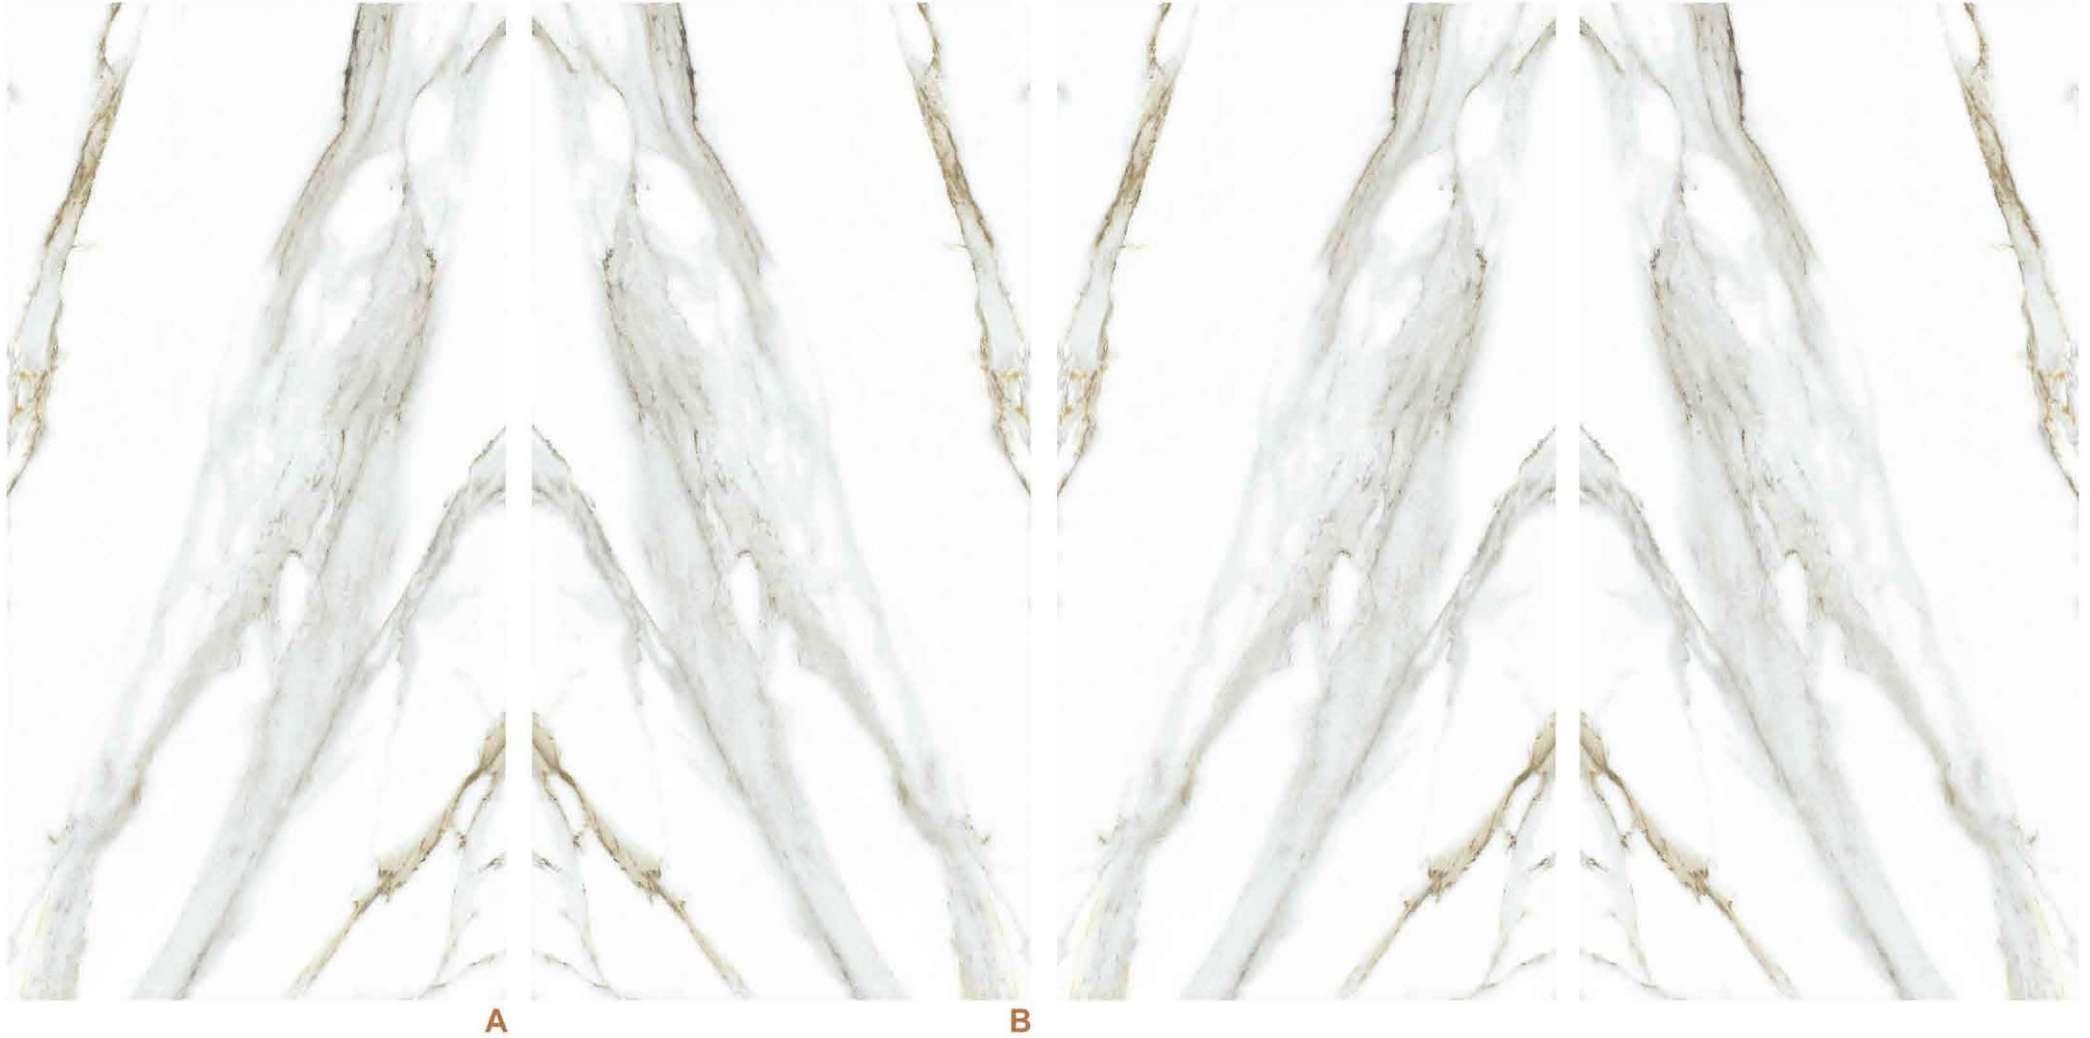

High Reflection Glaze

Abrasion Resistance

Imported Super Glaze

100% Replacement
for Italian Marble

Zero Maintenance

Low Water Absorption

Nano Technology

Random Design