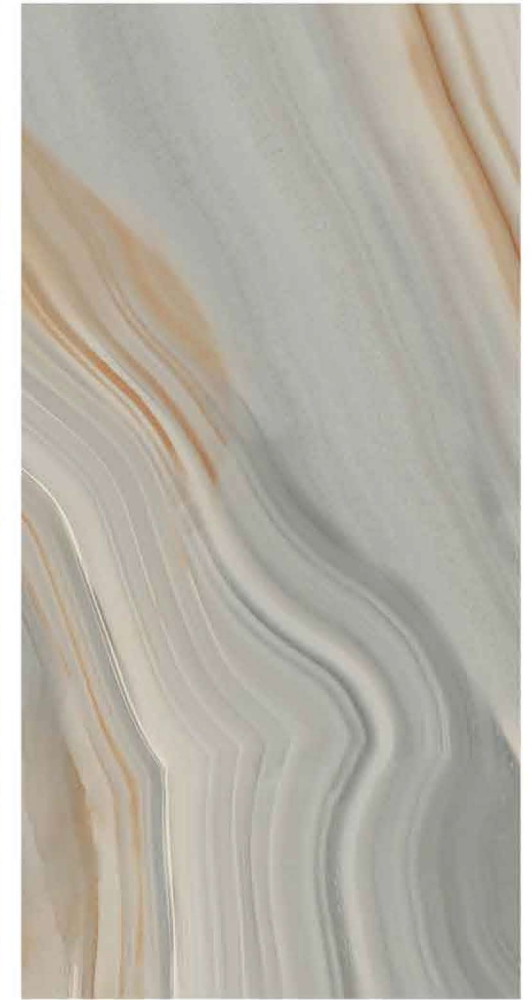

A

B

Zebrino Grey

SURFACE
Glossy

SIZE
60x120 CM

RANDOMS
2

Eco Friendly

Digital Printing +