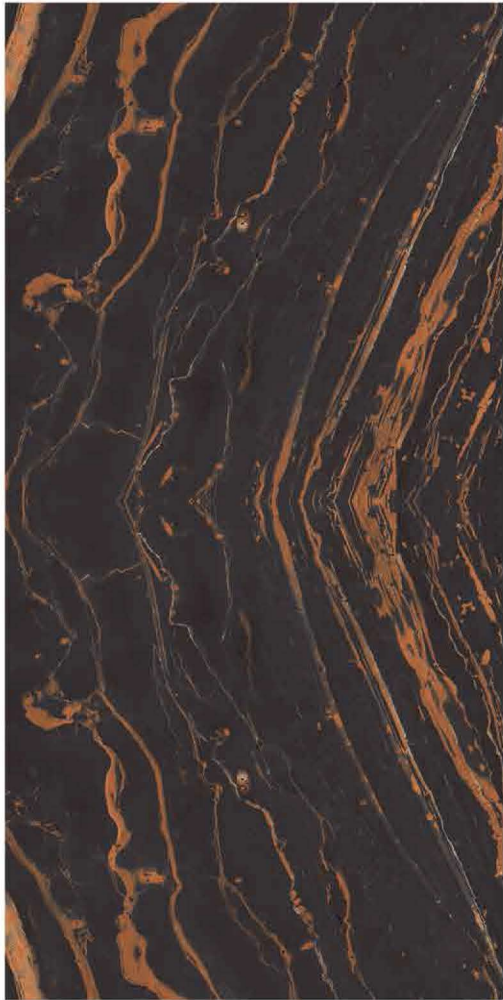

Random Design

Book mach

A

B

Lava Copper

SURFACE
Glossy

SIZE
60x120 CM

RANDOMS
2