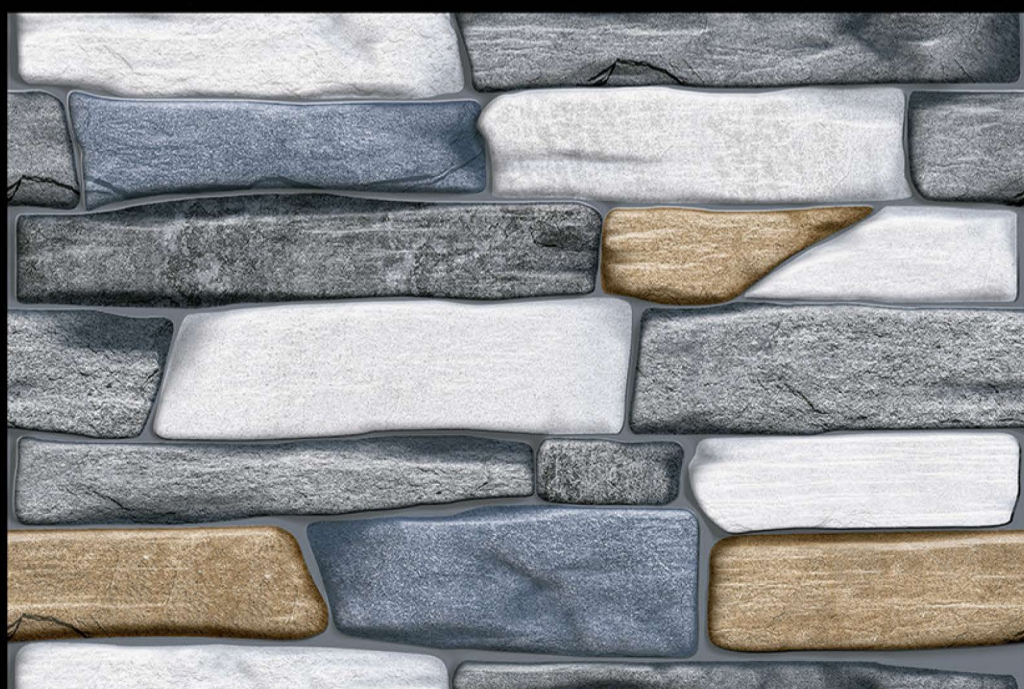

300X
450mm
DIGITAL
WALL TILES

ELE-8098-M

ELE-8113-M

ELE-8014-M

HARD MATT

300X
450mm
DIGITAL
WALL TILES

ELE-8128-M

ELE-8143-M