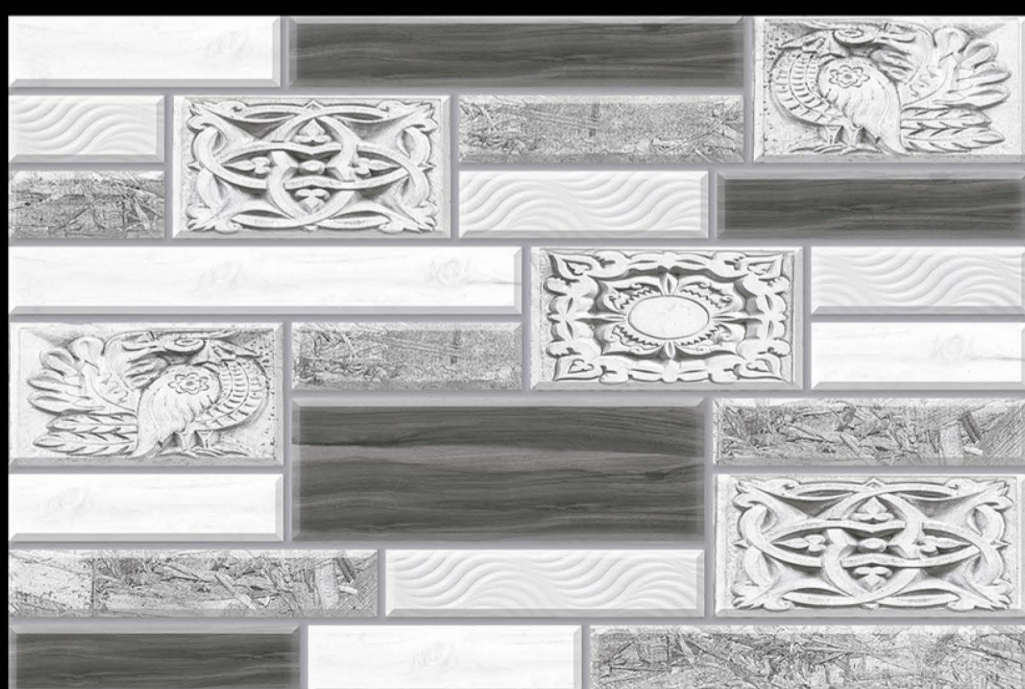

ELE-8183-M

ELE-8184-M

HARD MATT

300X
450mm
DIGITAL
WALL TILES

ELE-8185-M

ELE-8186-M

ELE-8187-M

HARD MATT