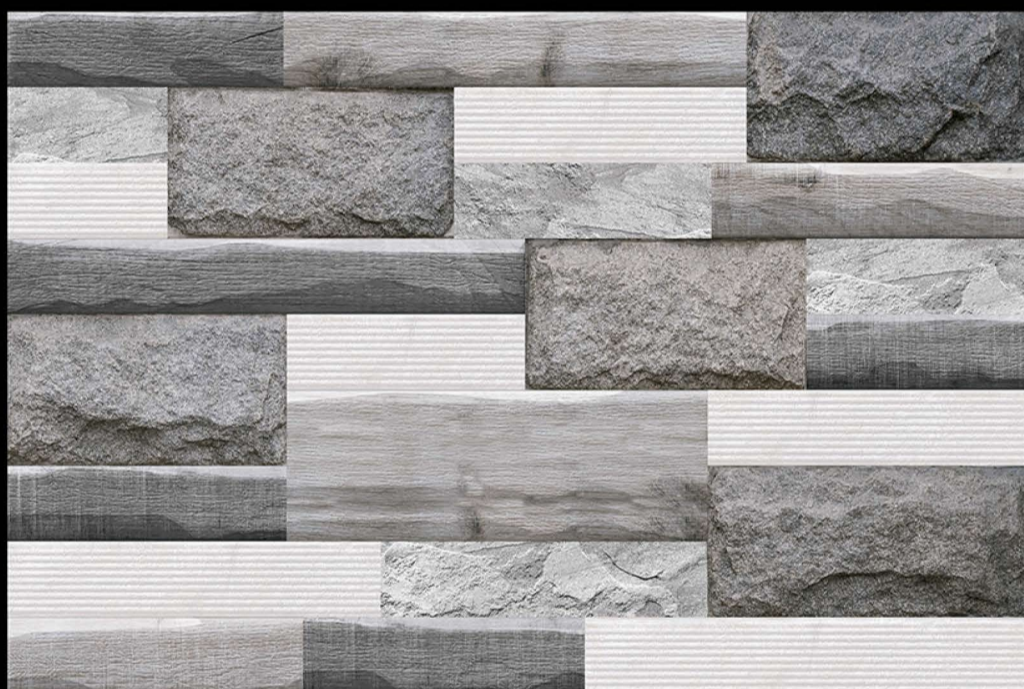

HARD MATT

300X
450mm
DIGITAL
WALL TILES

ELE-8170-M

ELE-8171-M

ELE-8172-M

HARD MATT

300X
450mm
DIGITAL
WALL TILES

ELE-8173-M